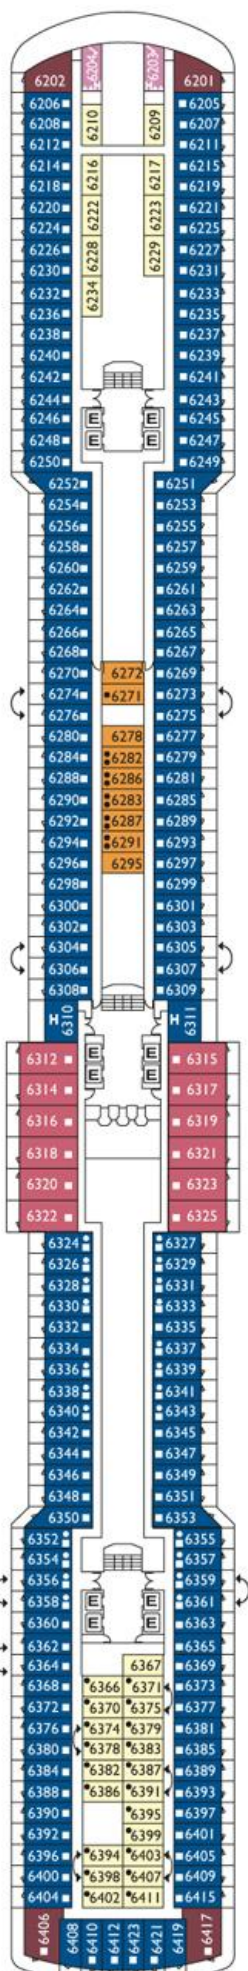

Deck 1 Corallo

Deck 2 Zaffiro

Deck 3 Ambra

Deck 4 Agata

Deck 5 Avorio

Deck 6 Rubino

Deck 7 Smeraldo

Deck 8 Topazio

Deck 9 Acquamarina

Deck 10 Giada

Deck 11 Turchese

Deck 12 Pietra di Luna